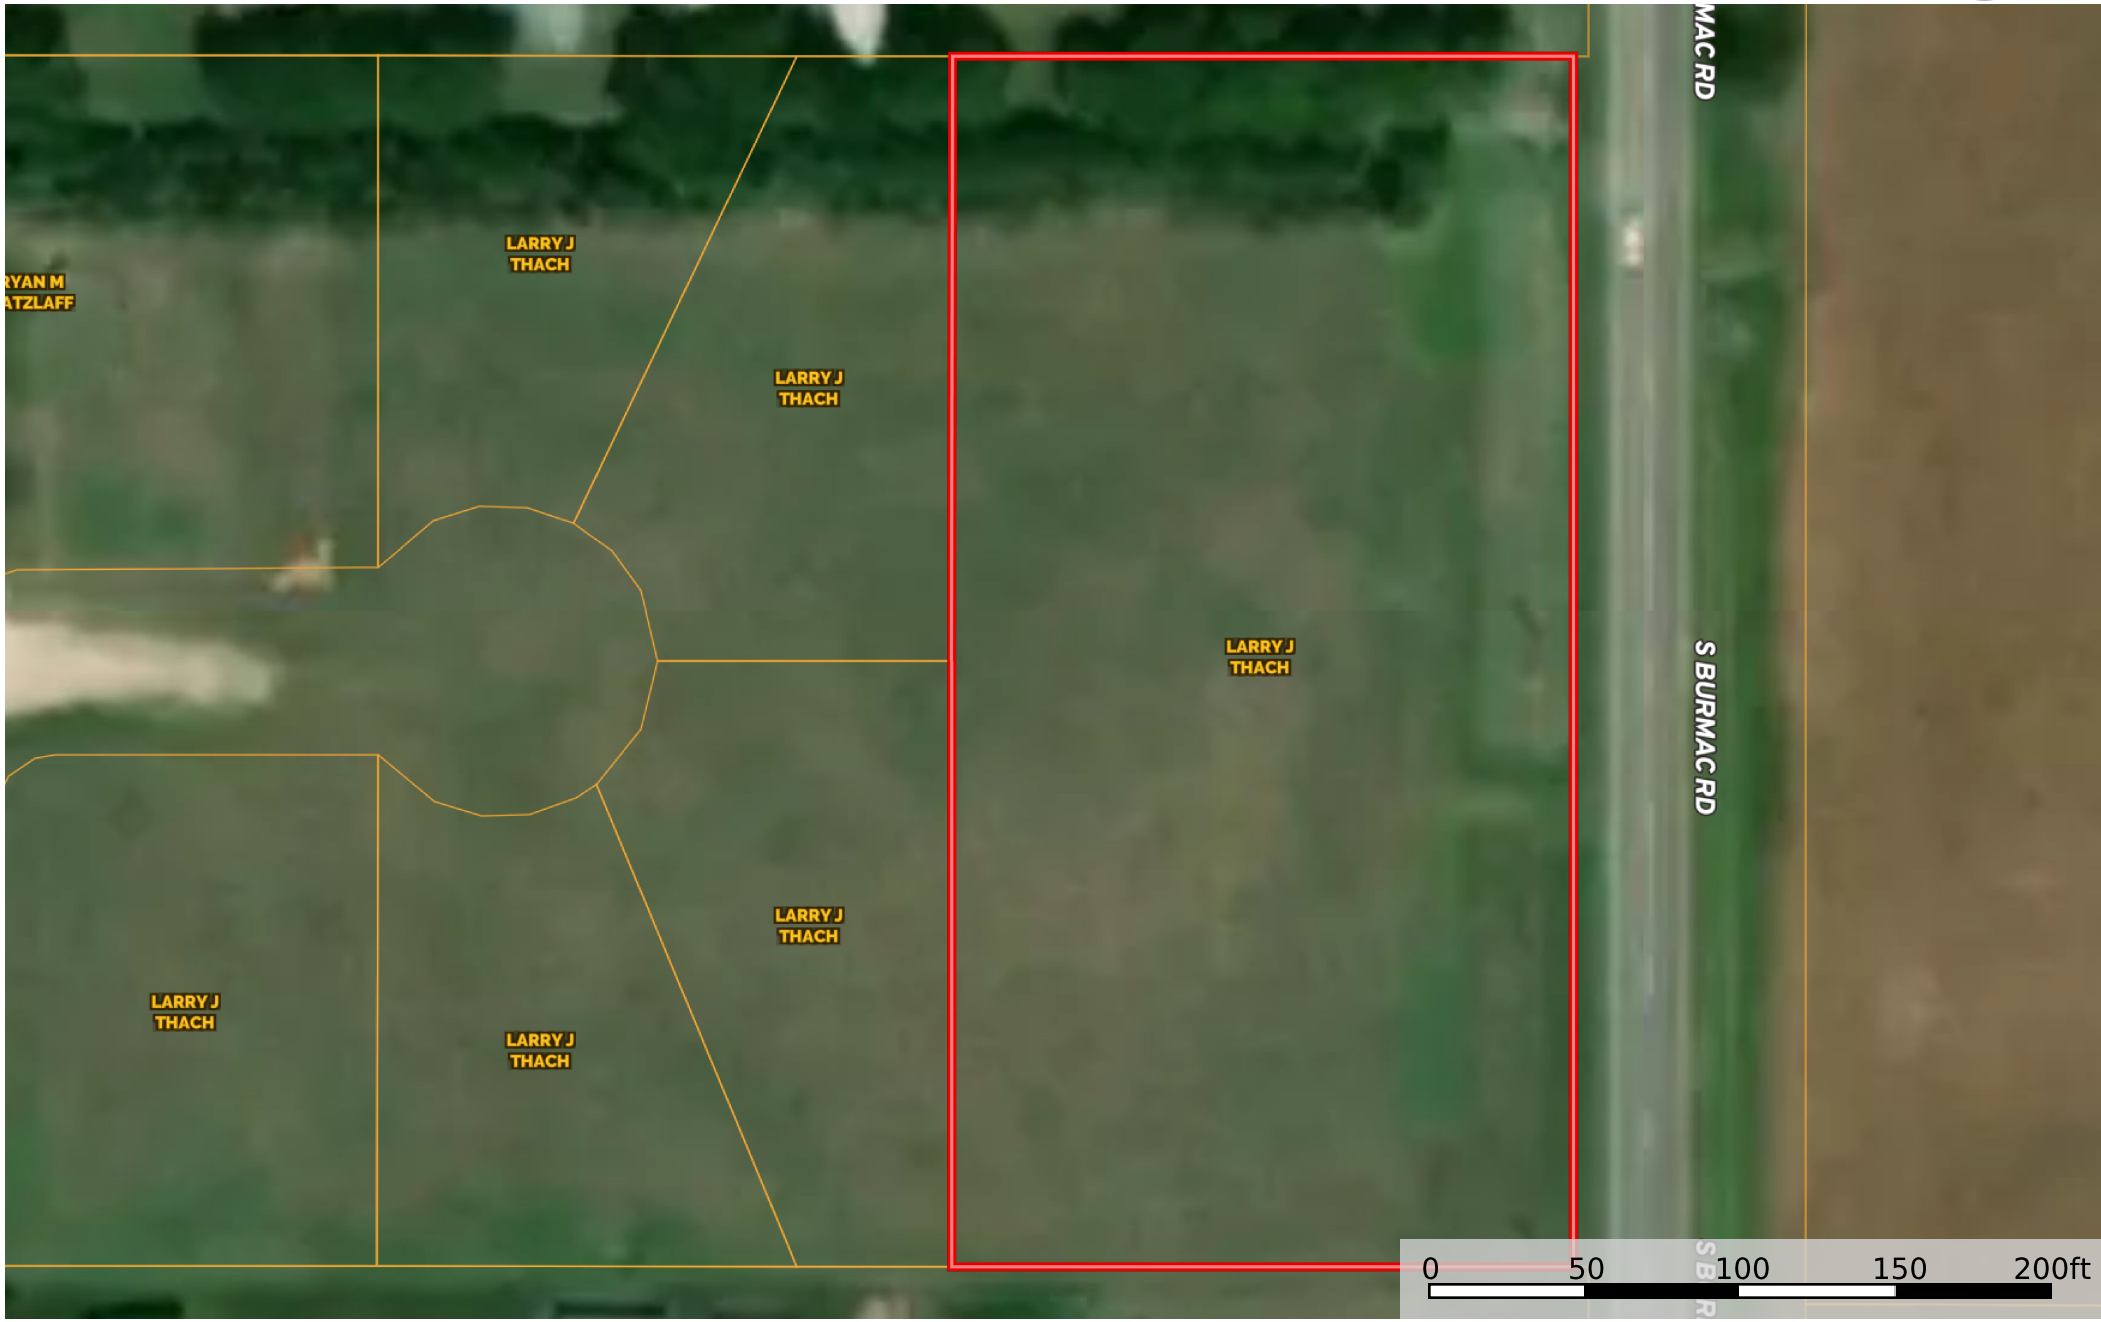

# Thach Commercial Lot

Harvey County, Kansas, 2 AC +/-

 Boundary